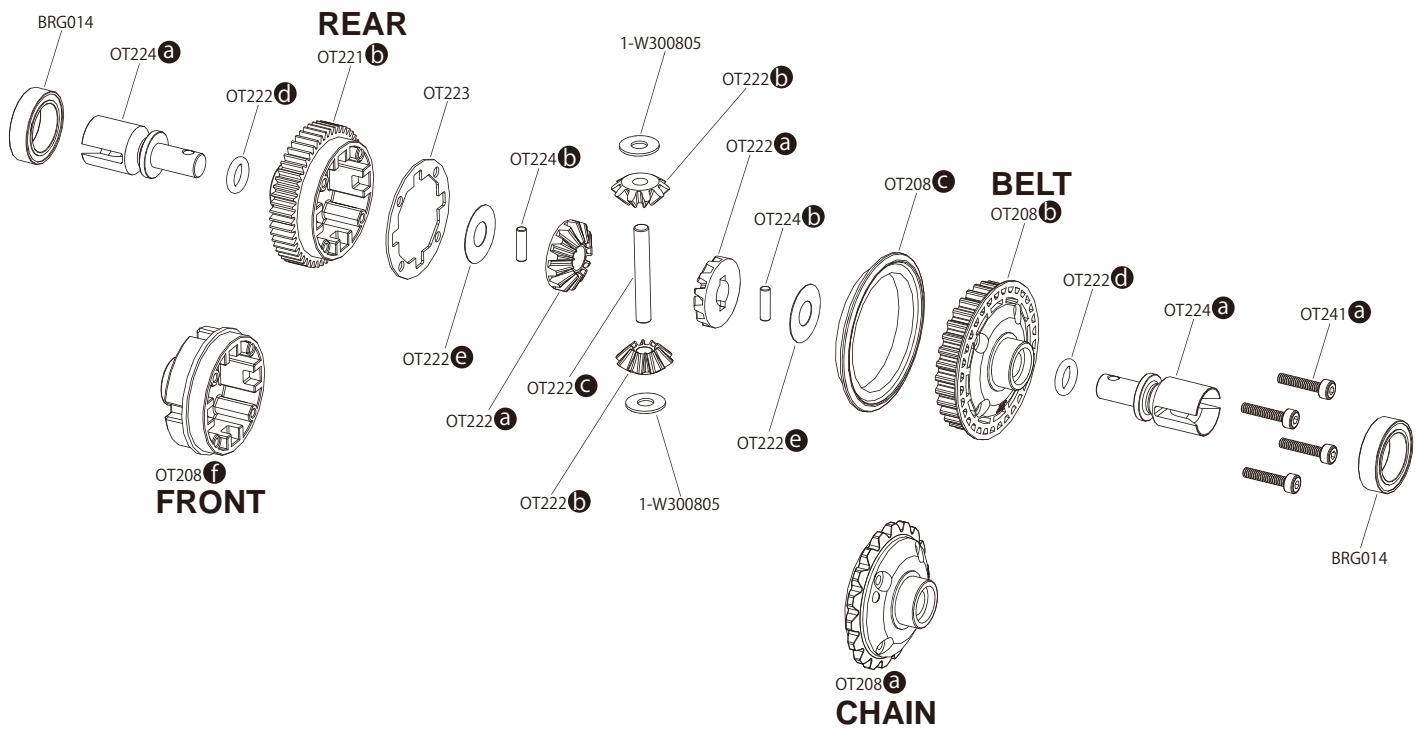

R

分解图 / EXPLODED VIEW

Front

Rear

Pinion		Pinion	
16T	14.43	24T	9.62
17T	13.58	25T	9.24
18T	12.83	26T	8.88
19T	12.15	27T	8.55
20T	11.55	28T	8.25
21T	11	29T	7.96
22T	10.5	30T	7.7
23T	10.04	31T	7.45

Kit std