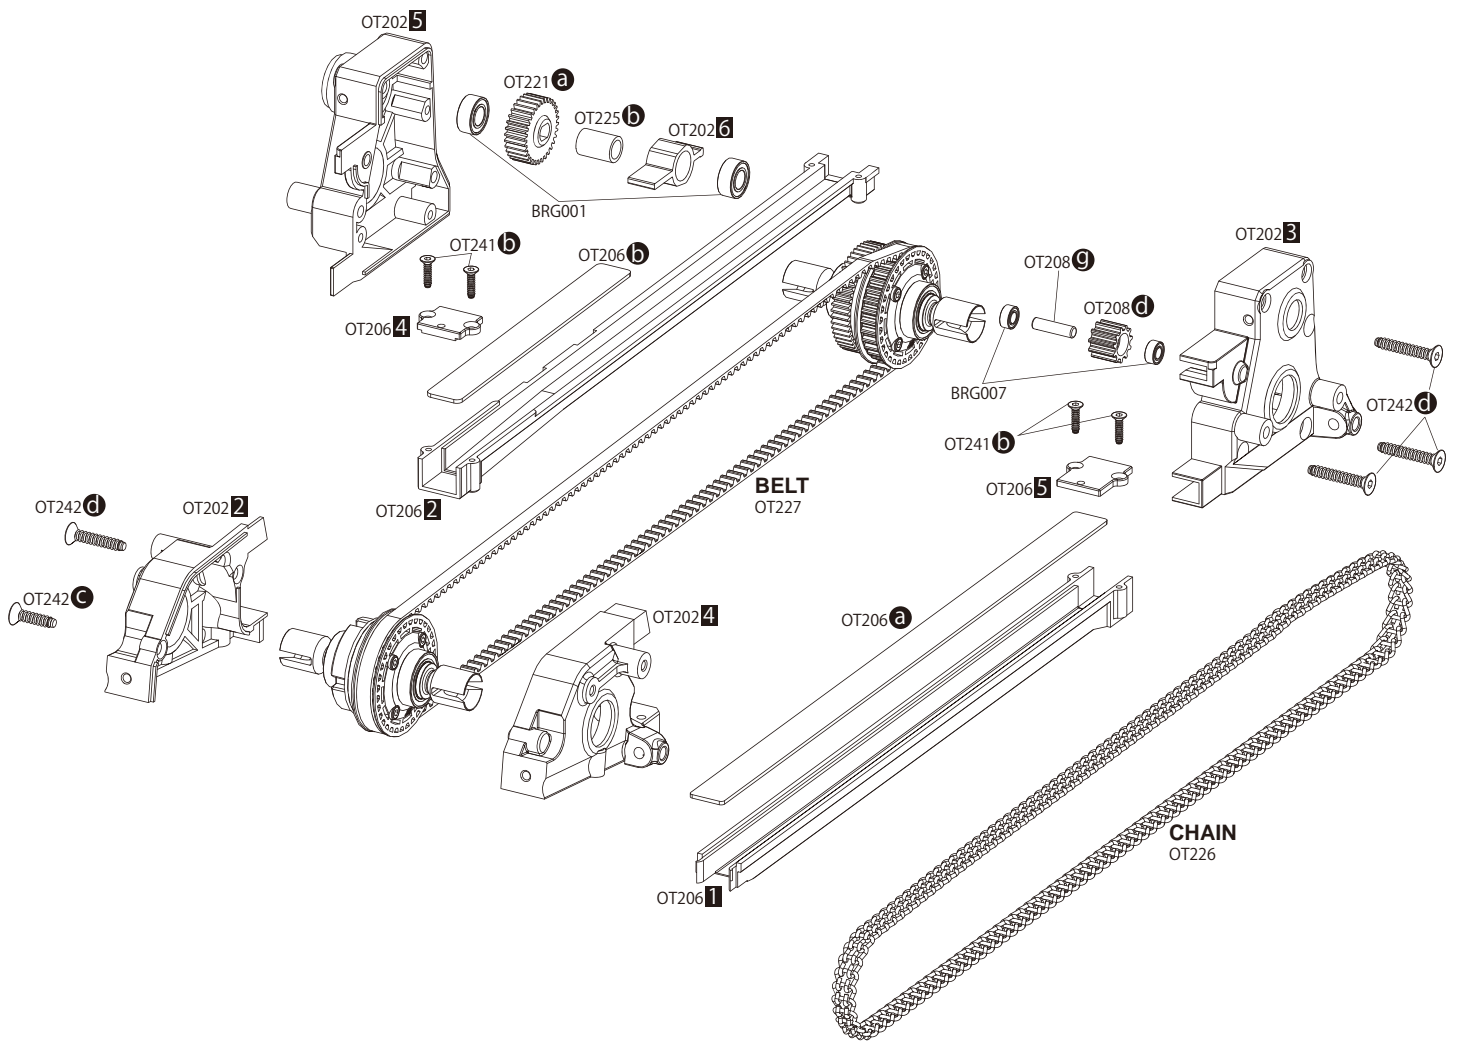

R

分解图 / EXPLODED VIEW

Front

Rear

Pinion		Pinion	
16T	14.43	24T	9.62
17T	13.58	25T	9.24
18T	12.83	26T	8.88
19T	12.15	27T	8.55
20T	11.55	28T	8.25
21T	11	29T	7.96
22T	10.5	30T	7.7
23T	10.04	31T	7.45

Kit std