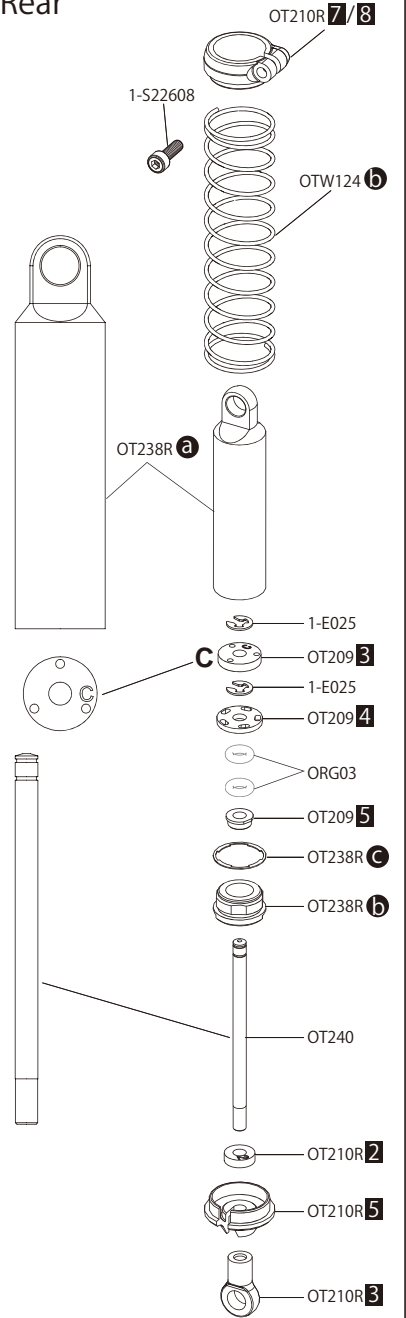

R

分解图 / EXPLODED VIEW

Front

Rear

Pinion		Pinion	
16T	14.43	24T	9.62
17T	13.58	25T	9.24
18T	12.83	26T	8.88
19T	12.15	27T	8.55
20T	11.55	28T	8.25
21T	11	29T	7.96
22T	10.5	30T	7.7
23T	10.04	31T	7.45

Kit std