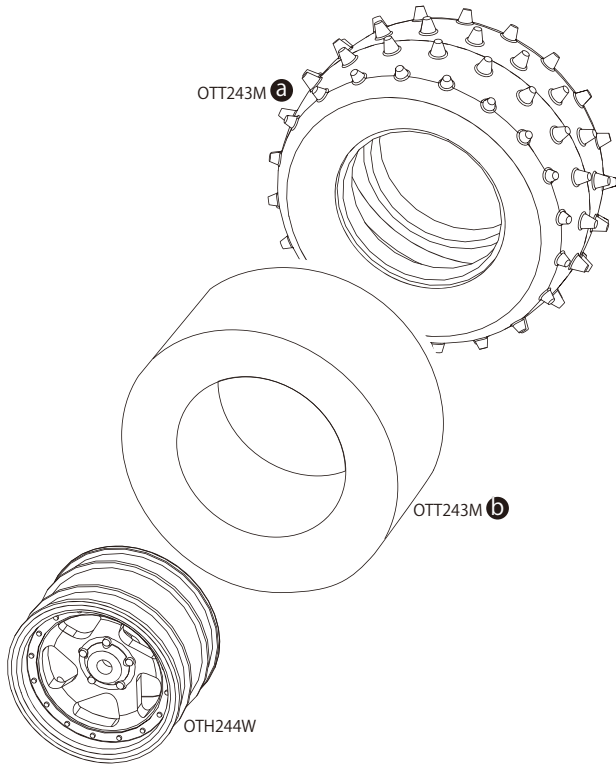

R

分解图 / EXPLODED VIEW

Front

Rear

Pinion		Pinion	
16T	14.43	24T	9.62
17T	13.58	25T	9.24
18T	12.83	26T	8.88
19T	12.15	27T	8.55
20T	11.55	28T	8.25
21T	11	29T	7.96
22T	10.5	30T	7.7
23T	10.04	31T	7.45

Kit std