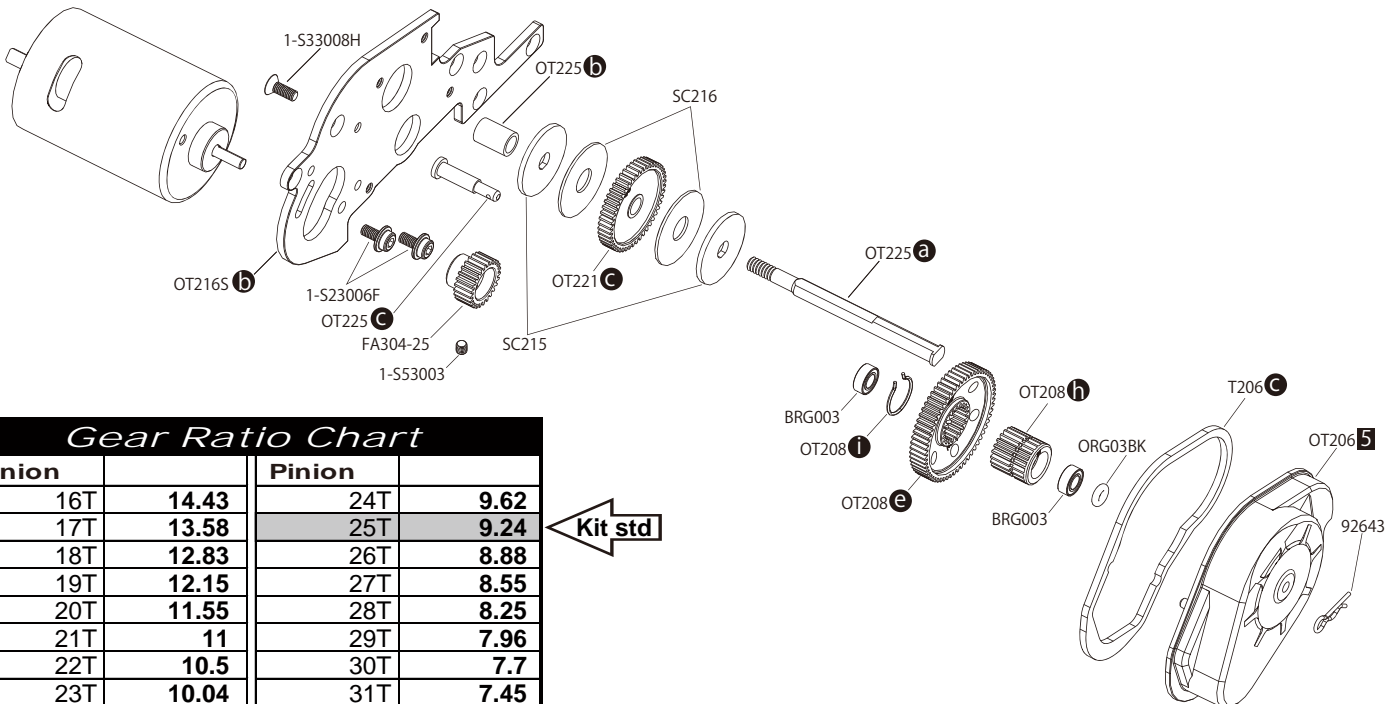

R

分解图 / EXPLODED VIEW

Front

Rear

Pinion		Pinion	
16T	14.43	24T	9.62
17T	13.58	25T	9.24
18T	12.83	26T	8.88
19T	12.15	27T	8.55
20T	11.55	28T	8.25
21T	11	29T	7.96
22T	10.5	30T	7.7
23T	10.04	31T	7.45

Kit std