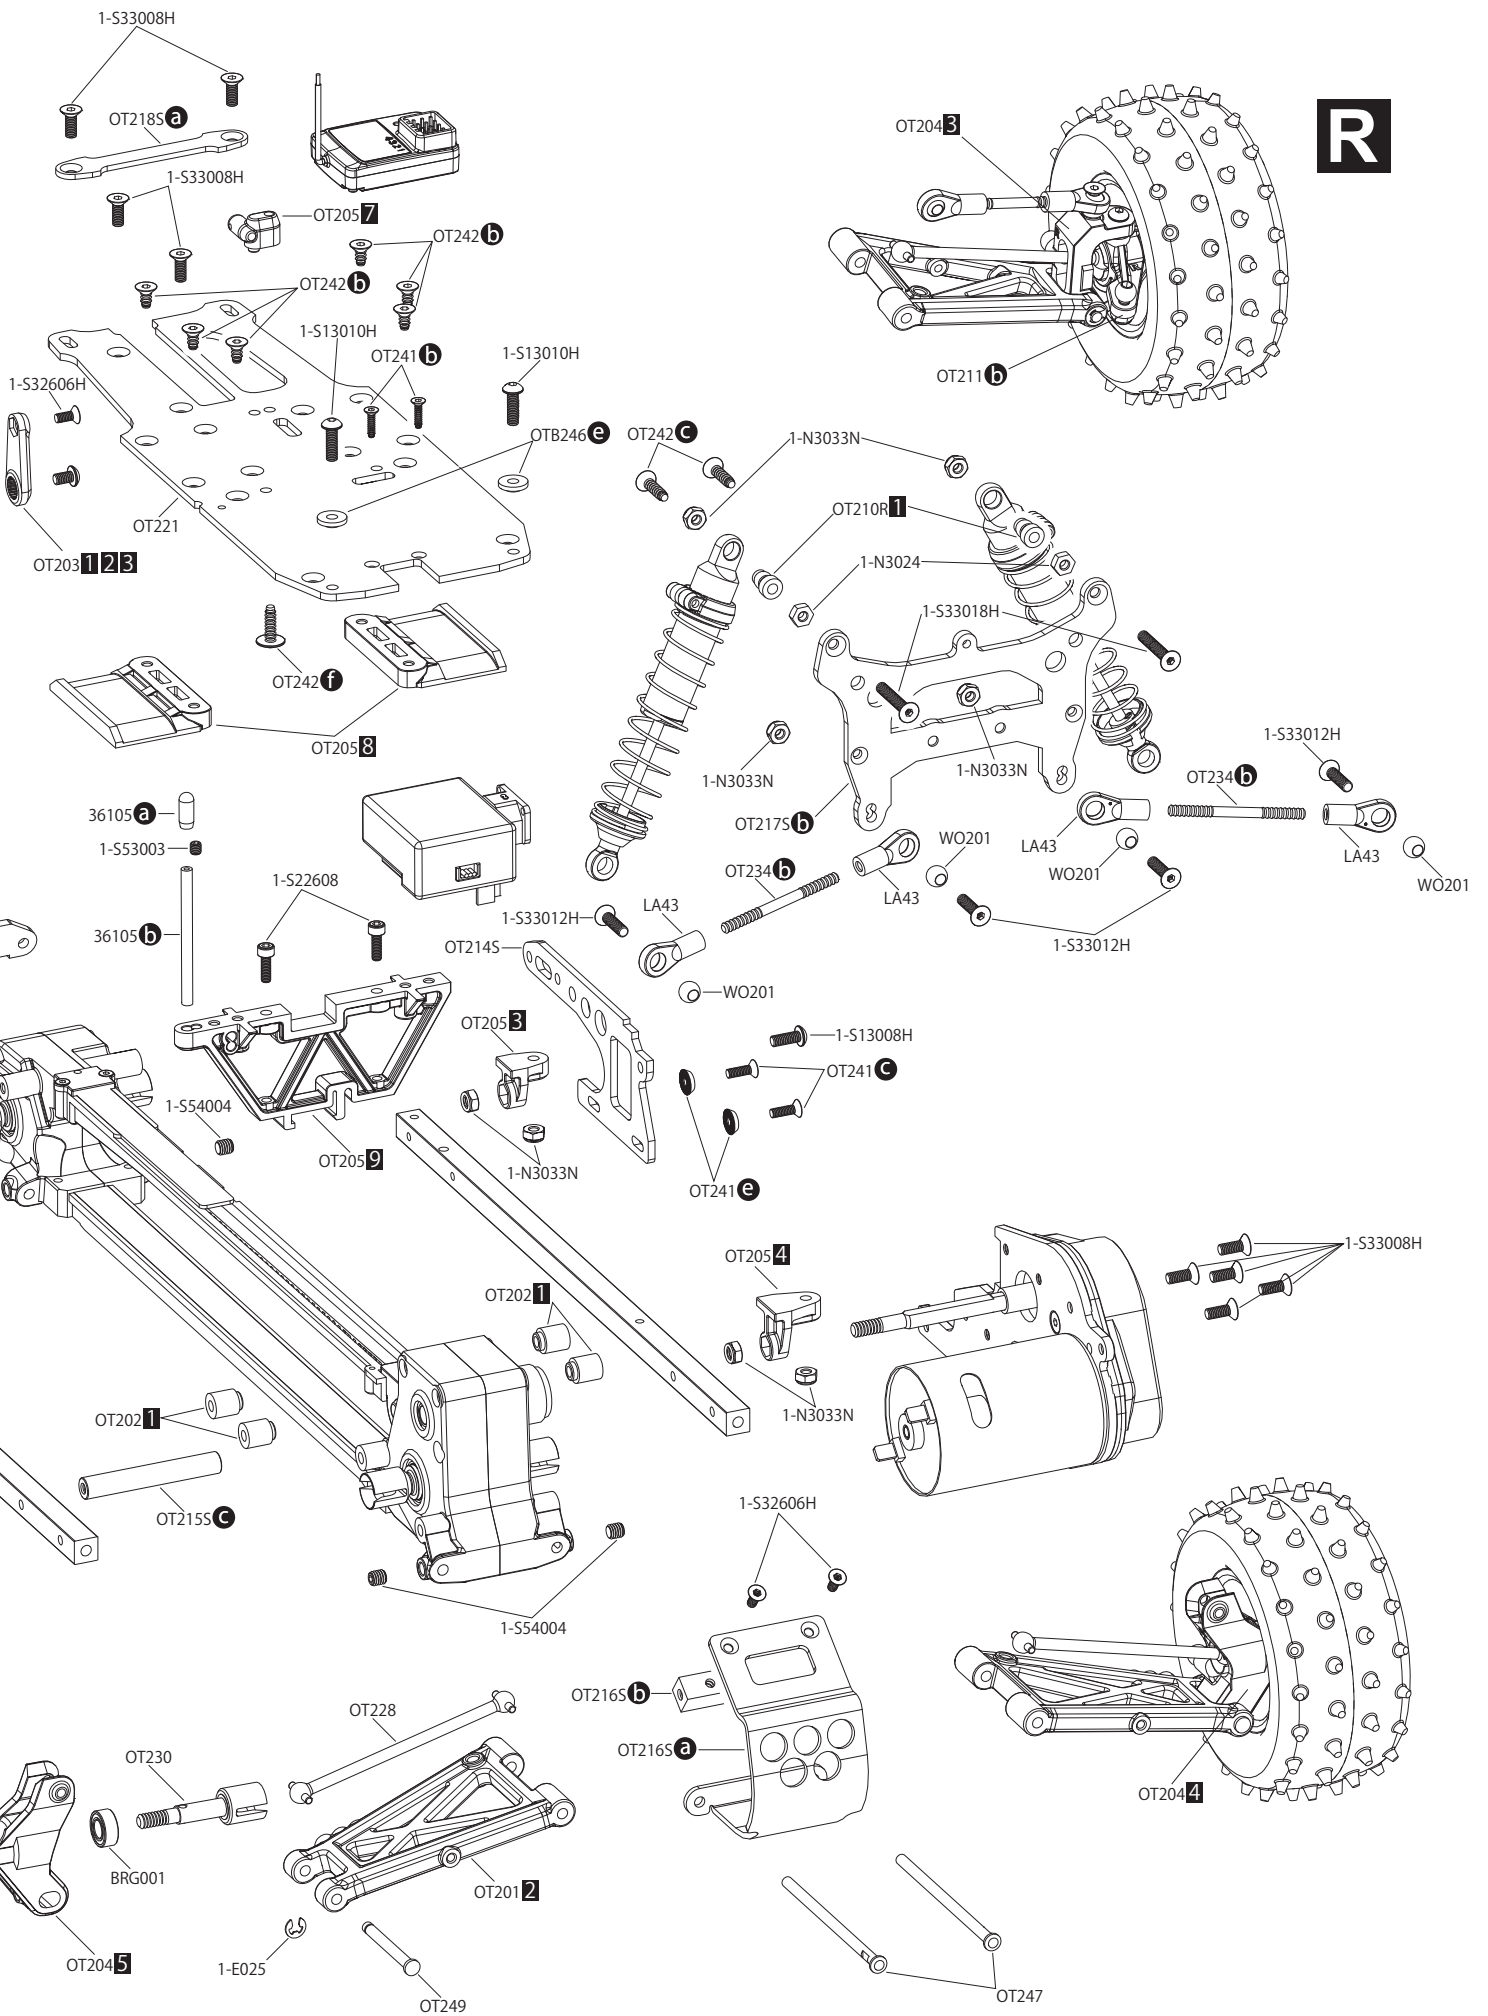

R

分解图 / EXPLODED VIEW

Front

Rear

Pinion		Pinion	
16T	14.43	24T	9.62
17T	13.58	25T	9.24
18T	12.83	26T	8.88
19T	12.15	27T	8.55
20T	11.55	28T	8.25
21T	11	29T	7.96
22T	10.5	30T	7.7
23T	10.04	31T	7.45

Kit std