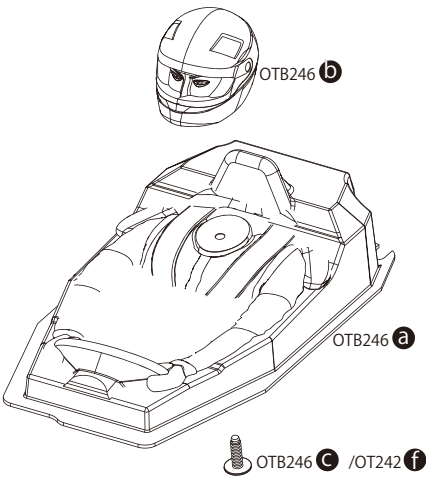

R

分解图 / EXPLODED VIEW

Front

Rear

Pinion		Pinion	
16T	14.43	24T	9.62
17T	13.58	25T	9.24
18T	12.83	26T	8.88
19T	12.15	27T	8.55
20T	11.55	28T	8.25
21T	11	29T	7.96
22T	10.5	30T	7.7
23T	10.04	31T	7.45

Kit std