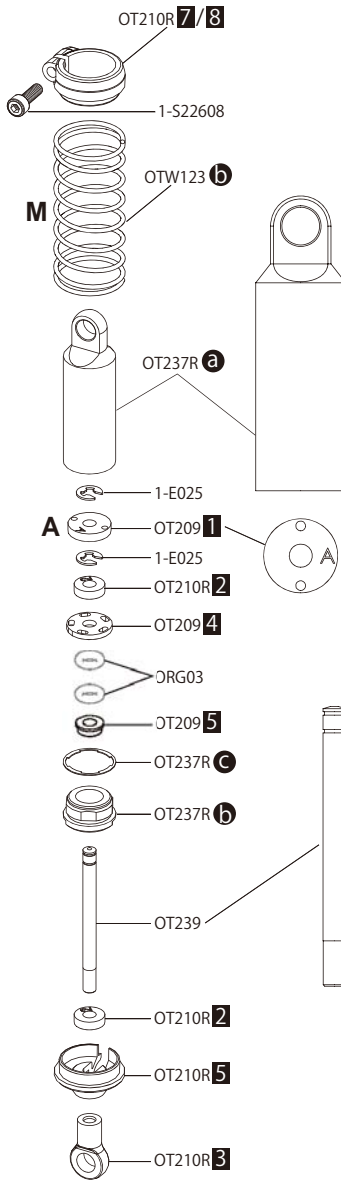

R

分解图 / EXPLODED VIEW

Front

Rear

Pinion		Pinion	
16T	14.43	24T	9.62
17T	13.58	25T	9.24
18T	12.83	26T	8.88
19T	12.15	27T	8.55
20T	11.55	28T	8.25
21T	11	29T	7.96
22T	10.5	30T	7.7
23T	10.04	31T	7.45

Kit std