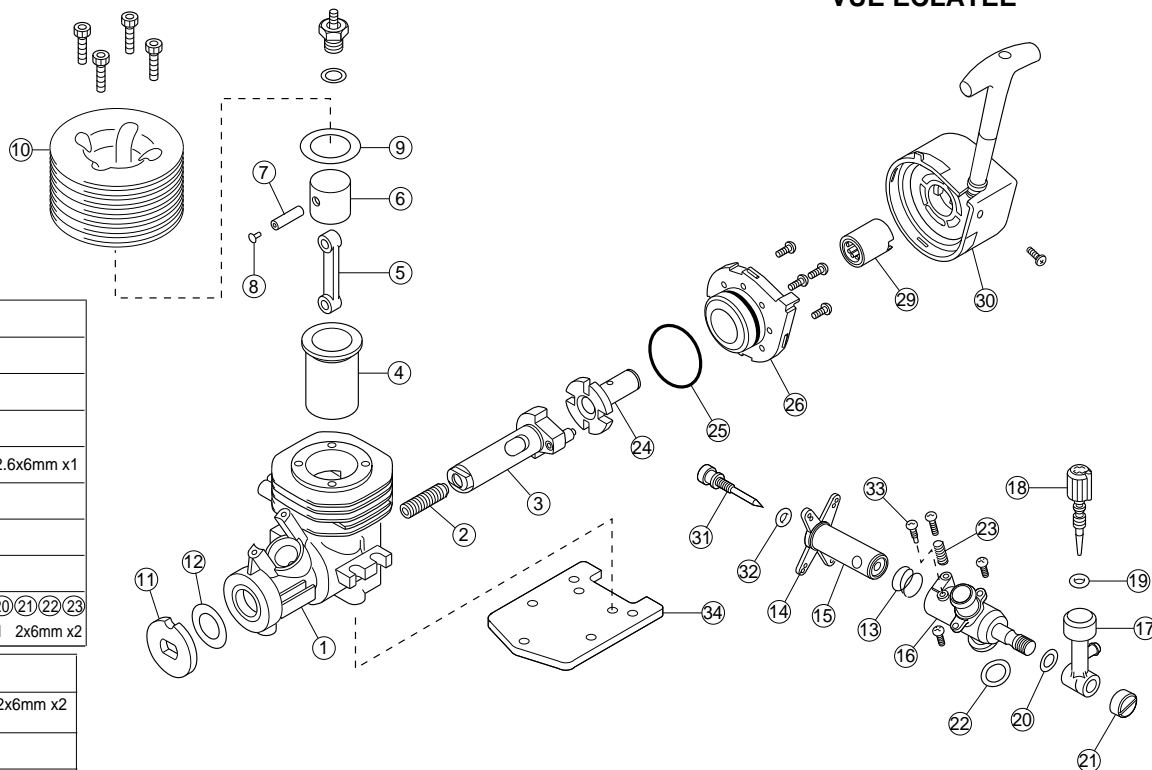

GS15.R

KYOSHO
THE FINEST RADIO CONTROL MODELS

VUE ECLATEE

| | |
|----------|---|
| 74901-05 | ② ③ ⑪ ⑫ x1 |
| 74901-06 | ④ ⑥ x1 |
| 74901-07 | ⑩ x1 |
| 74901-08 | ⑤ x1 |
| 74901-09 | ②④ ②⑤ ②⑥ ②⑨ ③⑩ x1 2.6x6mm x1 |
| 74901-10 | ②④ x1 |
| 74901-11 | ②⑤ ②⑥ x1 |
| 74901-12 | ③④ x1 |
| 74901-13 | ⑬⑭⑮⑯⑰⑱⑲⑳㉑㉒㉓㉔㉕㉖㉗㉘㉙㉚㉛㉜㉝㉞㉟㊱㊲ x1 2x15mm x1 2x6mm x2 |

| | |
|----------|---|
| 6510-05 | ⑪ ⑫ x1 |
| 6510-15 | ㉓ x1 2x15mm x1 2x6mm x2 2.6x5mm, 2.6x12mm x4 |
| 6510-27 | ⑰ ⑱ ⑲ ⑳ x1 |
| 74381-01 | ⑲ x1 |
| 74381-07 | ⑳ x1 2x15mm x1 |
| 74901-01 | ⑬⑭⑮⑯⑰⑱⑲⑳㉑㉒㉓㉔㉕㉖㉗㉘㉙㉚㉛㉜㉝㉞㉟㊱㊲ x1 2x15mm x1 |
| 74901-02 | ⑨ x2 |
| 74901-03 | ⑦ ⑧ x1 |
| 74901-04 | ① x1 |